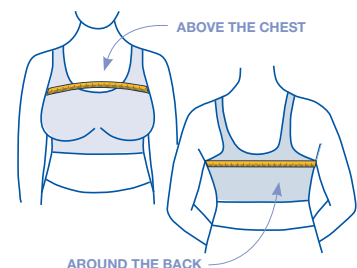

# HuggerVIDA

MEDIUM TO LOW compression bra

Vida  
**EXTENDER**

Breast / Body pockets for custom compression, prosthetics & more

Latex free, velcro free

COMPRESSION

**HUGGER VIDA**

**VIDA EXTENDER**  
(Bra Sizes S-M)