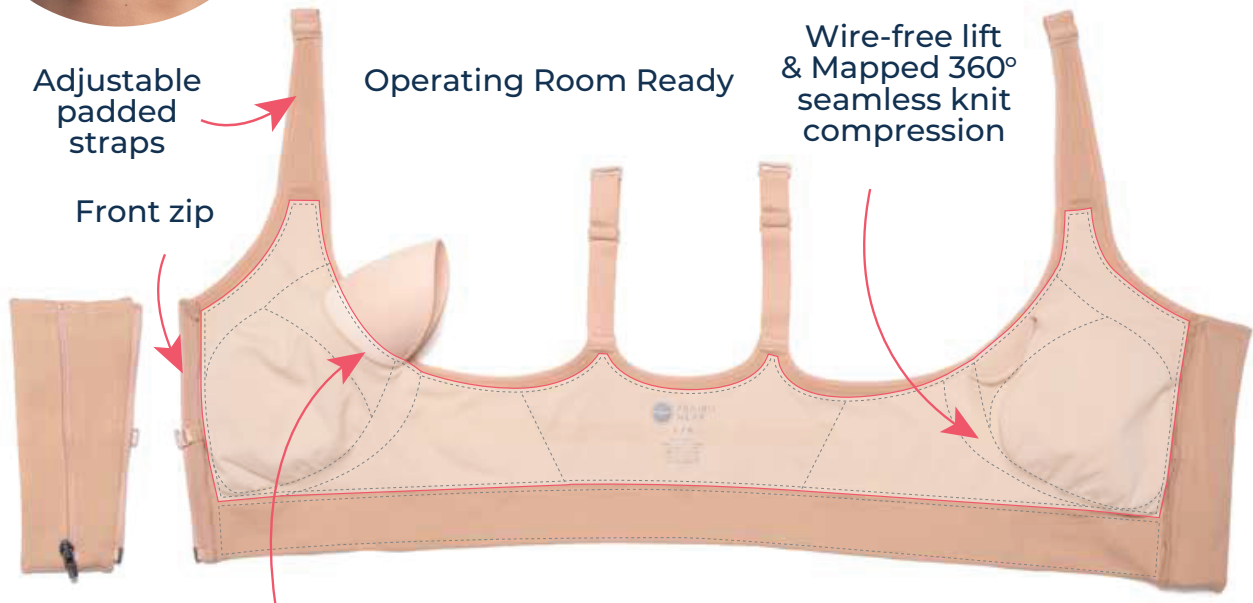

# HuggerVIDA

MEDIUM TO LOW compression bra

Vida  
**EXTENDER**

Breast / Body pockets for custom compression, prosthetics & more

Latex free, velcro free

COMPRESSION

**HUGGER VIDA**

**VIDA EXTENDER**  
(Bra Sizes S-M)