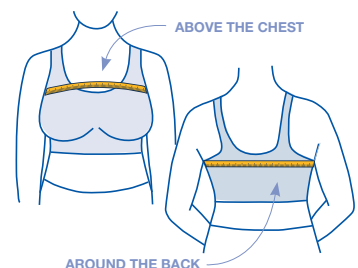

# HuggerLUMA

**HIGH TO MEDIUM** compression sports bra

Moisture-wicking & wire-free

360° zoned compression

Adjustable padded straps

Dual layered

Front zip

Adjustable band